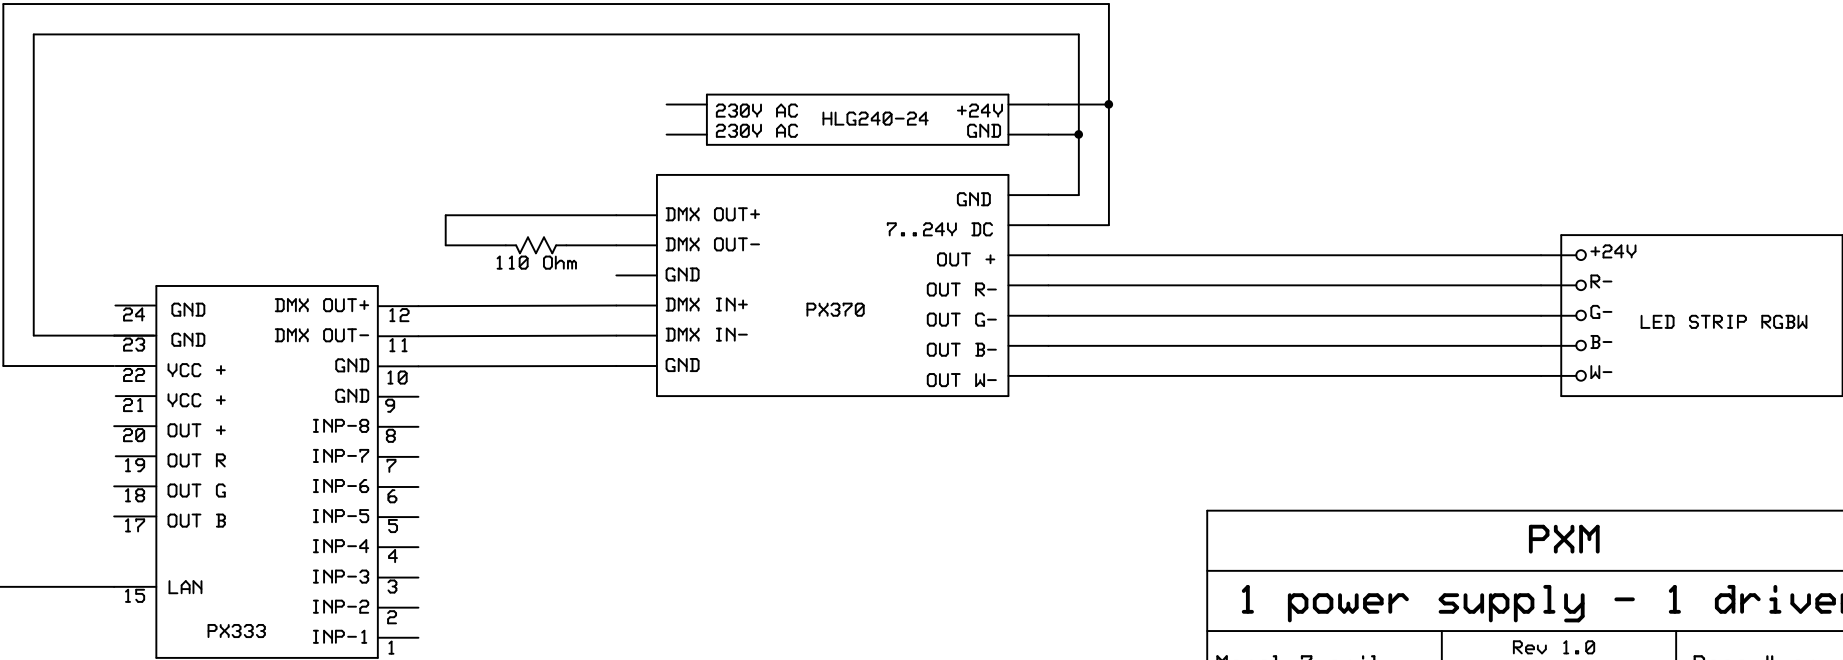

ACCESS  
POINT

<b>PXM</b>		
<b>1 power supply - 3 drivers</b>		
Marek Zupnik	Rev 1.0	Page # or name
	2016-10-03	

ACCESS  
POINT

230V AC HLG240-24 +24V  
230V AC GND

230V AC HLG240-24 +24V  
230V AC GND

230V AC HLG240-24 +24V  
230V AC GND

+24V  
R-  
G- LED STRIP RGBW  
B-  
W-

+24V  
R-  
G- LED STRIP RGBW  
B-  
W-

+24V  
R-  
G- LED STRIP RGBW  
B-  
W-

<b>PXM</b>		
<b>3 power supplies - 1 driver</b>		
Marek Zupnik	Rev 1.0	Page # or name
	2016-10-03	