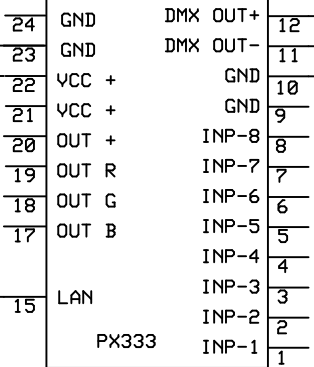

ACCESS  
POINT

<b>PXM</b>		
<b>1 power supply - 3 drivers</b>		
Marek Zupnik	Rev 1.0	Page # or name
	2016-10-03	

ACCESS  
POINT

230V AC HLG240-24 +24V  
230V AC GND

230V AC HLG240-24 +24V  
230V AC GND

230V AC HLG240-24 +24V  
230V AC GND

+24V  
R-  
G- LED STRIP RGBW  
B-  
W-

+24V  
R-  
G- LED STRIP RGBW  
B-  
W-

+24V  
R-  
G- LED STRIP RGBW  
B-  
W-

<b>PXM</b>		
<b>3 power supplies - 1 driver</b>		
Marek Zupnik	Rev 1.0	Page # or name
	2016-10-03	