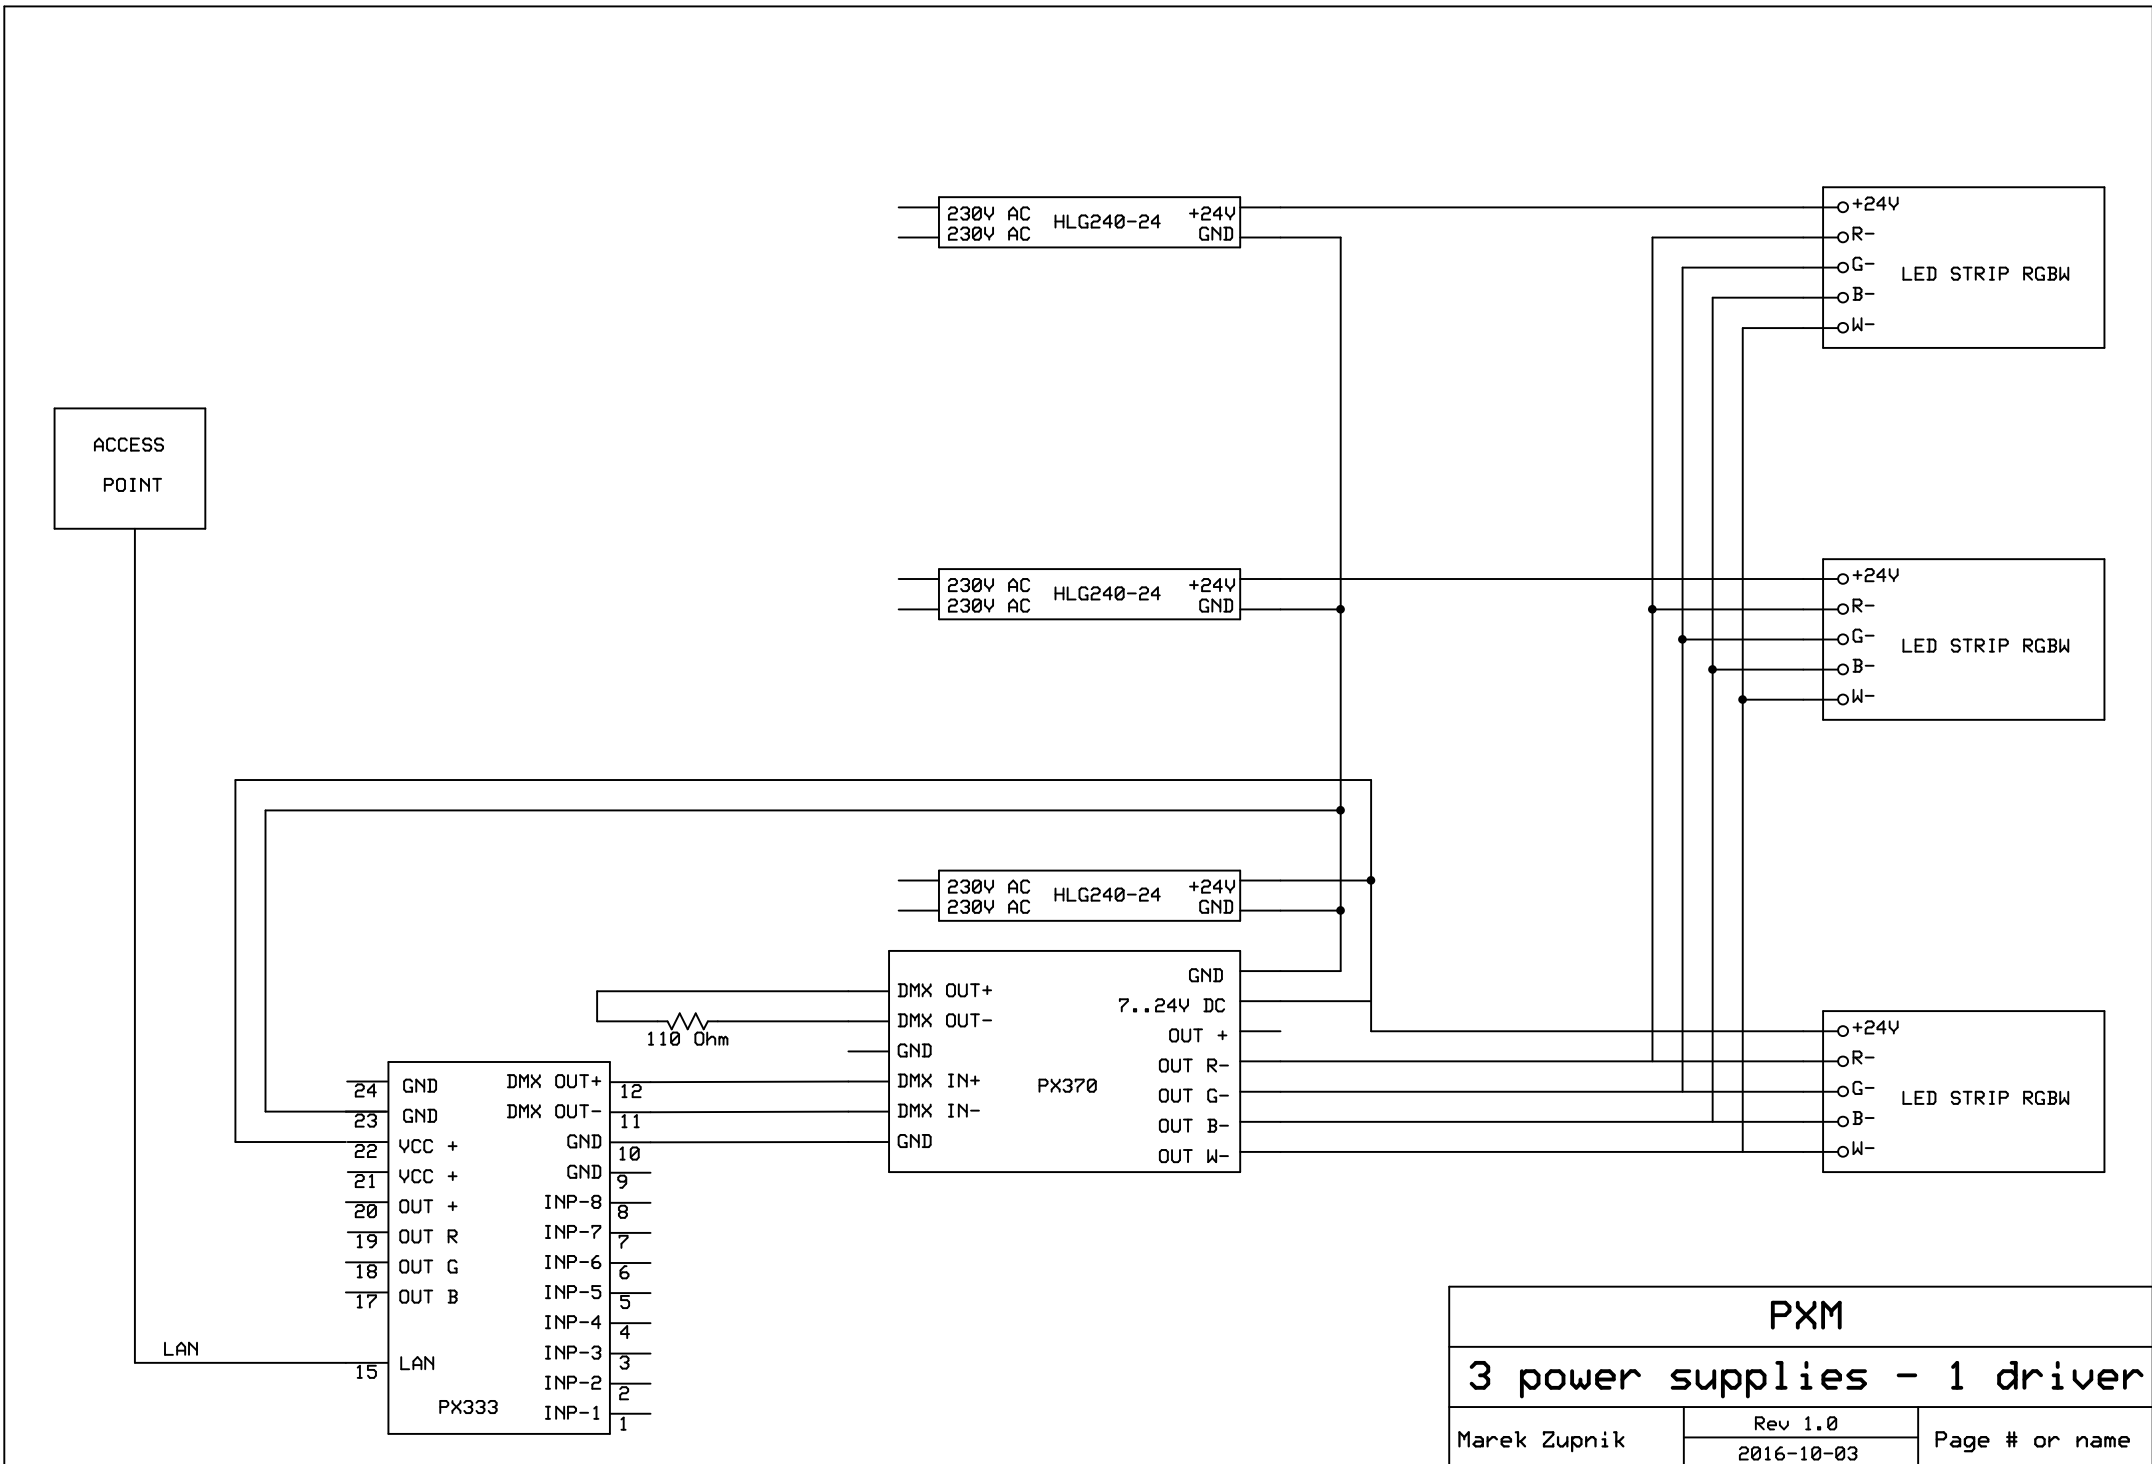

ACCESS  
POINT

<b>PXM</b>		
<b>1 power supply - 3 drivers</b>		
Marek Zupnik	Rev 1.0	Page # or name
	2016-10-03	

ACCESS  
POINT

230V AC HLG240-24 +24V  
230V AC GND

230V AC HLG240-24 +24V  
230V AC GND

230V AC HLG240-24 +24V  
230V AC GND

+24V  
R-  
G- LED STRIP RGBW  
B-  
W-

+24V  
R-  
G- LED STRIP RGBW  
B-  
W-

+24V  
R-  
G- LED STRIP RGBW  
B-  
W-

<b>PXM</b>		
<b>3 power supplies - 1 driver</b>		
Marek Zupnik	Rev 1.0	Page # or name
	2016-10-03	