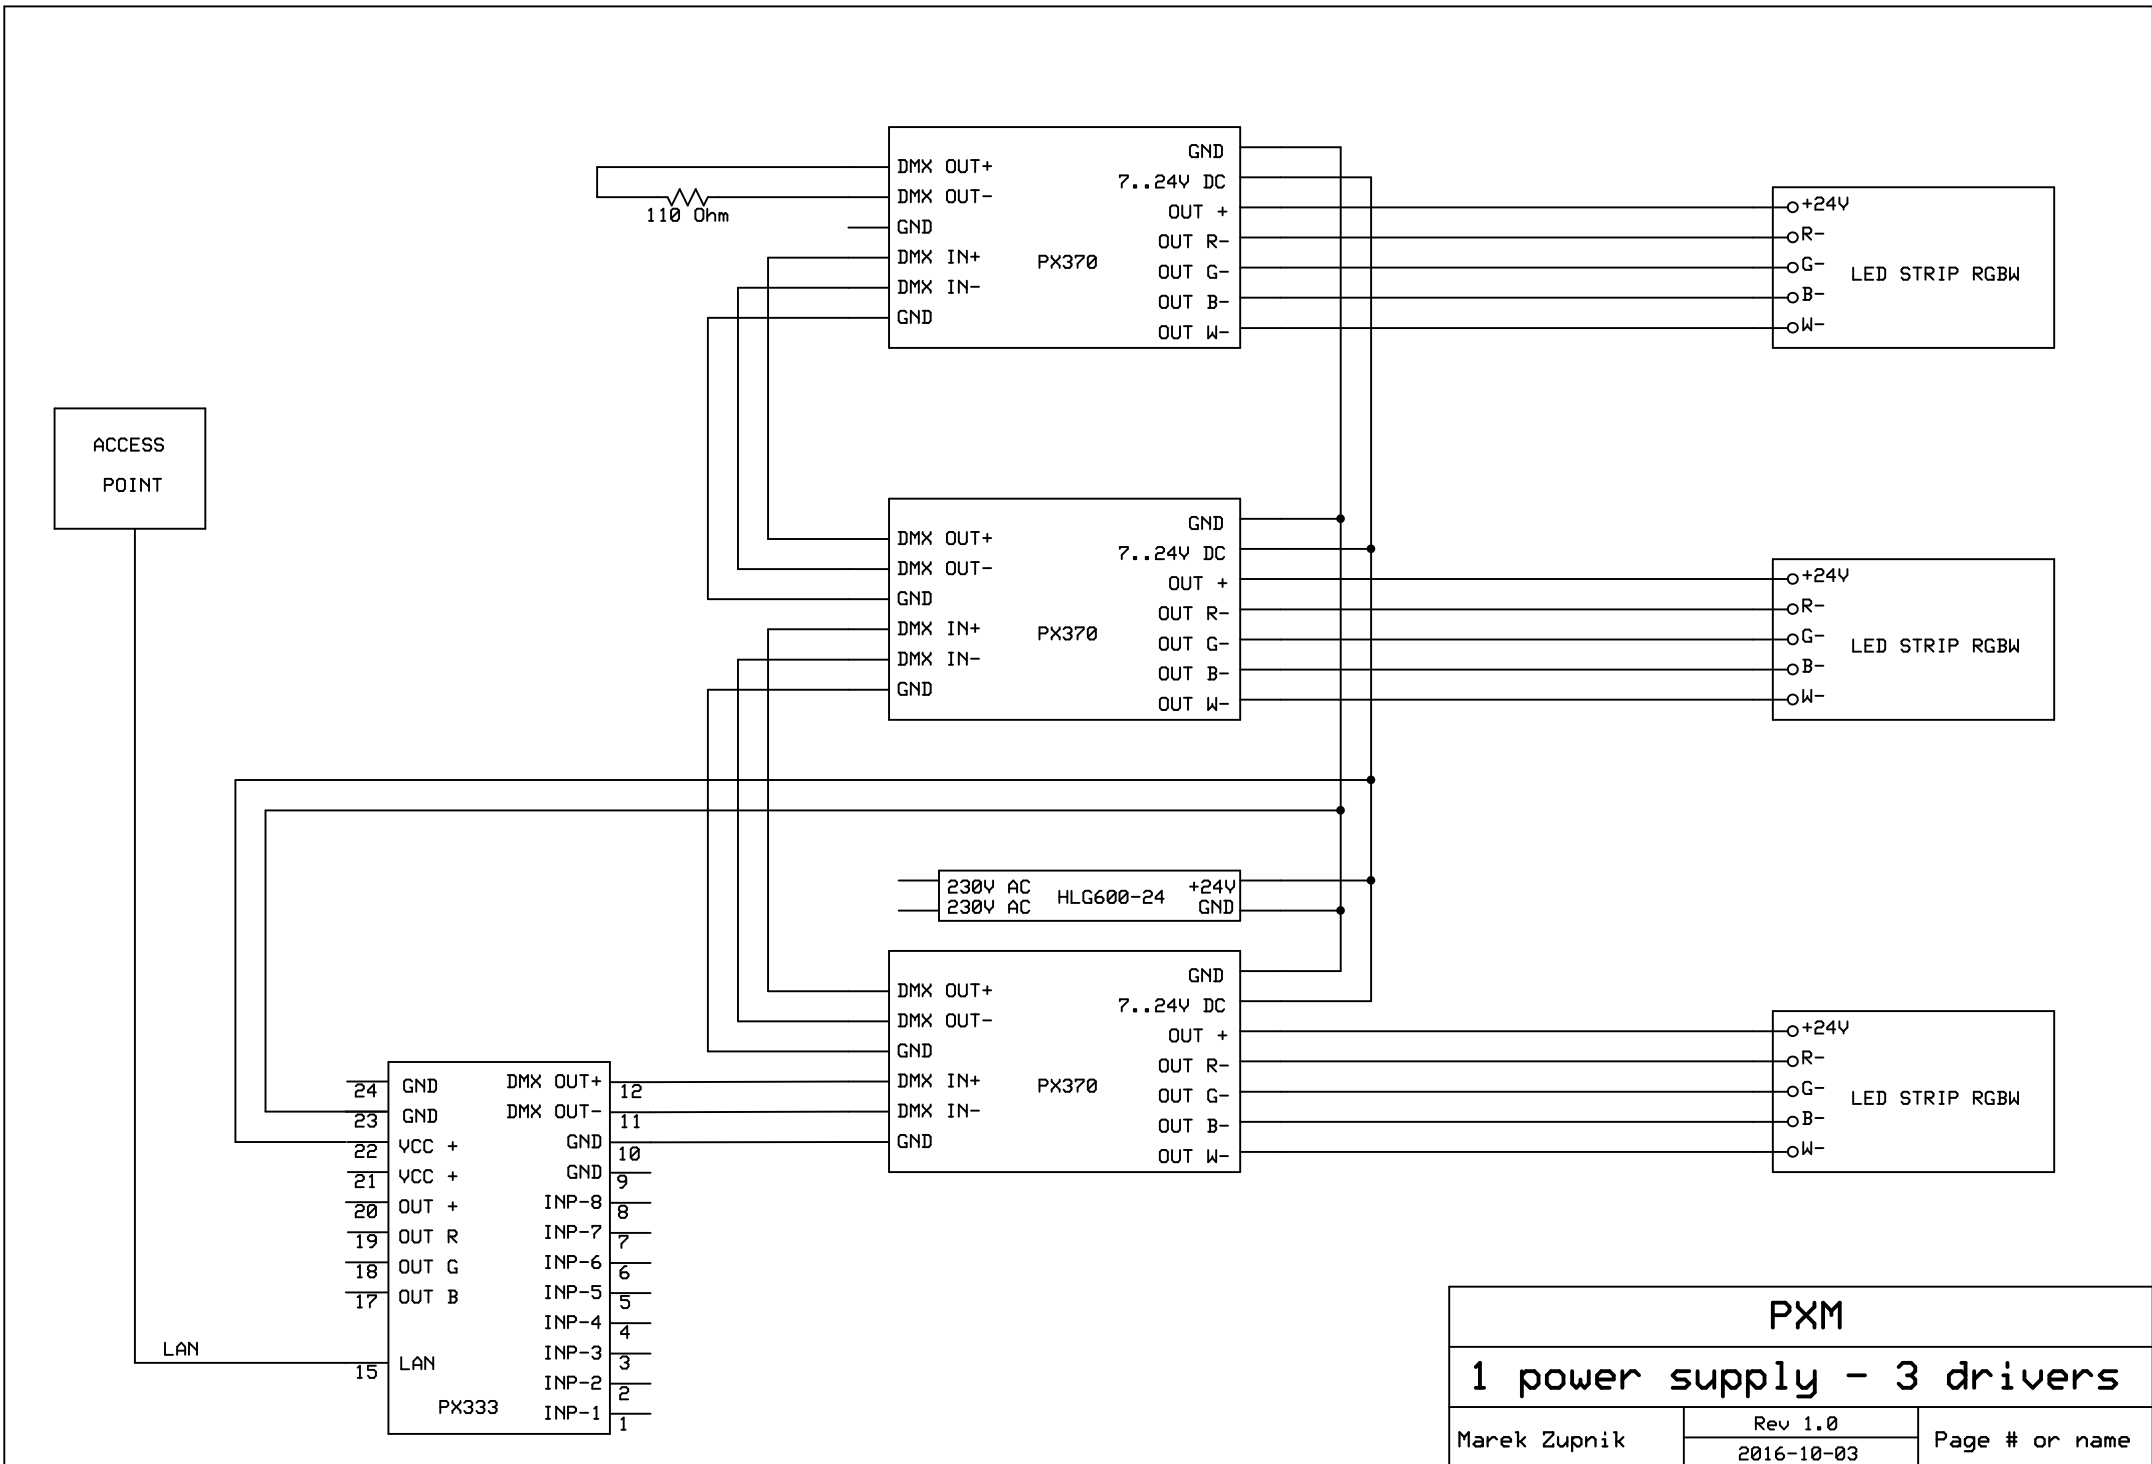

ACCESS  
POINT

<b>PXM</b>		
<b>1 power supply - 3 drivers</b>		
Marek Zupnik	Rev 1.0	Page # or name
	2016-10-03	

ACCESS  
POINT

230V AC HLG240-24 +24V  
230V AC GND

230V AC HLG240-24 +24V  
230V AC GND

230V AC HLG240-24 +24V  
230V AC GND

+24V  
R-  
G- LED STRIP RGBW  
B-  
W-

+24V  
R-  
G- LED STRIP RGBW  
B-  
W-

+24V  
R-  
G- LED STRIP RGBW  
B-  
W-

<b>PXM</b>		
<b>3 power supplies - 1 driver</b>		
Marek Zupnik	Rev 1.0	Page # or name
	2016-10-03	