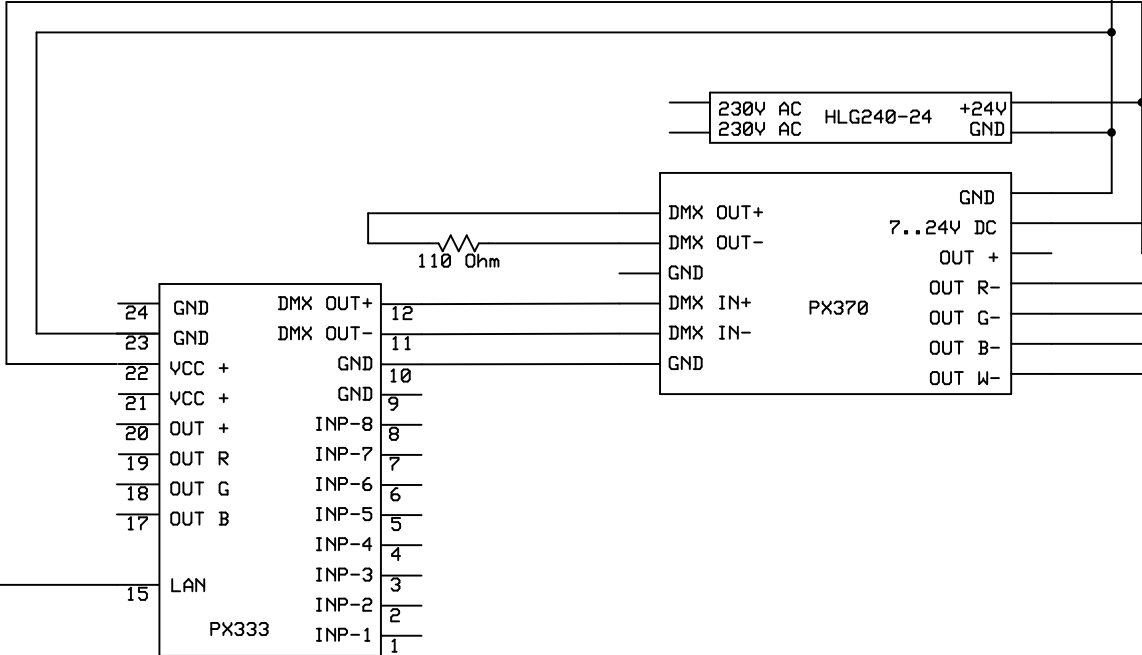

ACCESS  
POINT

<b>PXM</b>		
<b>1 power supply - 3 drivers</b>		
Marek Zupnik	Rev 1.0	Page # or name
	2016-10-03	

ACCESS  
POINT

230V AC HLG240-24 +24V  
230V AC GND

230V AC HLG240-24 +24V  
230V AC GND

230V AC HLG240-24 +24V  
230V AC GND

+24V  
R-  
G- LED STRIP RGBW  
B-  
W-

+24V  
R-  
G- LED STRIP RGBW  
B-  
W-

+24V  
R-  
G- LED STRIP RGBW  
B-  
W-

<b>PXM</b>		
<b>3 power supplies - 1 driver</b>		
Marek Zupnik	Rev 1.0	Page # or name
	2016-10-03	