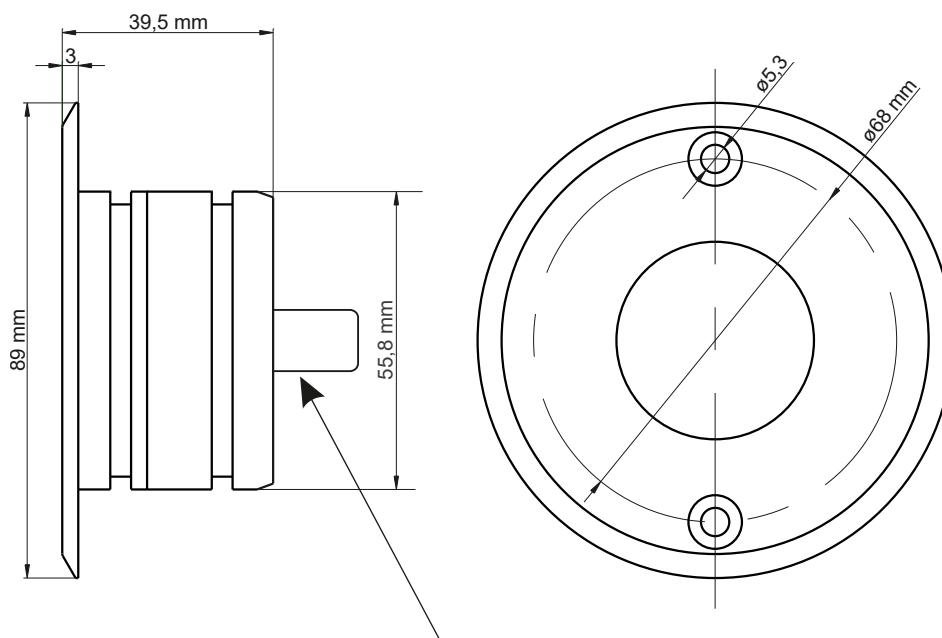

Device description

LED lamp PxAqua 3 SF 12V is intended for underwater and inrun lighting. It can also be used to illuminate the interior or exterior architectural details.

The lamp uses three high-performance Osram Oslon® LEDs. LEDs are available in white color, in different color temperatures: 2700K, 3000K, 4000K, 5000K, 5700K. The PX291 may be provided with optic beam angles of 10°, 22° (standard) or 40°. The casing is made of stainless steel (316L).

The device is delivered with a 2m or 0.5m cable (0.5m cable terminated with a Weipu SP13 3 PIN male plug).

The lamp is powered by 12V DC. In order to run it, use a voltage driver or voltage power supply. In case of using a voltage driver, e.g. PX254, it is possible for dimming the lamp.

Technical drawing

When mounting the lamp, you need to leave enough space for cable gland, from which goes out the power cord

Connection diagram

Presented below are the possible colors of the wire used in the lamp. The cable should be connected as described. Lamps should only be connected parallel.

The number of LED lamps depends on the driver and power supply.

Example of connecting PX291 lamps to the PX254 driver with an option of a 0.5 m cable with a Weipu SP13 3 PIN connector.

Technical data

| | |
|-----------------------|------------------------------------|
| type | PX291 |
| power supply | 12V DC |
| number of LEDs | 3 |
| current consumption | 350mA |
| IP rate | IP68 |
| housing | stainless steel (316L) |
| CRI | ≥80 |
| lighting angles | 10°*, 22°, 40°* |
| available LED colors | 2700K, 3000K, 4000K, 5000K, 5700K |
| wire** | 2m 0.5m (Weipu SP13 male 3 PIN) |
| brightness (22° / 1m) | ~1120lx |
| weight | 0.6kg |
| dimensions | diameter: 89mm height: 39.5mm |