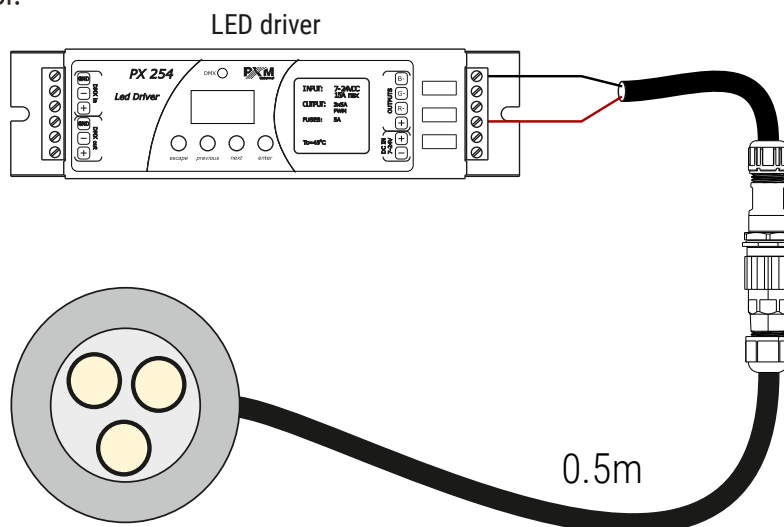

The device is delivered with a 2m or 0.5m cable (0.5m cable terminated with a Weipu SP13 3 PIN male plug).

The lamp is powered by 12V DC. In order to run it, use a voltage driver or voltage power supply. In case of using a voltage driver, e.g. PX254, it is possible for dimming the lamp.

Technical drawing

When mounting the lamp, you need to leave enough space for cable gland, from which goes out the power cord

Connection diagram

Presented below are the possible colors of the wire used in the lamp. The cable should be connected as described. Lamps should only be connected parallel.

1. + (red)
2. - (black)

1. + (brown)
2. - (white)

Sample connection of the PX291 to a PX254 driver

The cables should be connected in the correct color order. For example, the red wire with the + terminal and the black wire with the R- / B- / G- terminal.

The number of LED lamps depends on the driver and power supply.

Example of connecting PX291 lamps to the PX254 driver with an option of a 0.5 m cable with a Weipu SP13 3 PIN connector.

Technical data

| | |
|-----------------------|------------------------------------|
| type | PX291 |
| power supply | 12V DC |
| number of LEDs | 3 |
| current consumption | 350mA |
| IP rate | IP68 |
| housing | stainless steel (316L) |
| CRI | ≥80 |
| lighting angles | 10°*, 22°, 40°* |
| available LED colors | 2700K, 3000K, 4000K, 5000K, 5700K |
| wire** | 2m 0.5m (Weipu SP13 male 3 PIN) |
| brightness (22° / 1m) | ~1120lx |
| weight | 0.6kg |
| dimensions | diameter: 89mm height: 39.5mm |