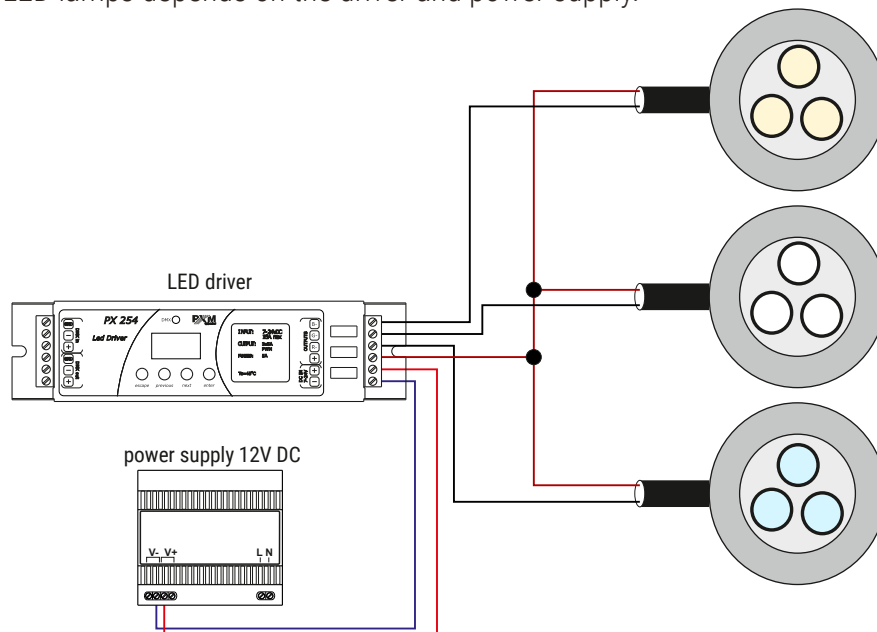

The device is delivered with a 2m or 0.5m cable (0.5m cable terminated with a Weipu SP13 3 PIN male plug).

The lamp is powered by 12V DC. In order to run it, use a voltage driver or voltage power supply. In case of using a voltage driver, e.g. PX254, it is possible for dimming the lamp.

Technical drawing

When mounting the lamp, you need to leave enough space for cable gland, from which goes out the power cord

Connection diagram

Presented below are the possible colors of the wire used in the lamp. The cable should be connected as described. Lamps should only be connected parallel.

1. + (red)
2. - (black)

1. + (brown)
2. - (white)

Sample connection of the PX291 to a PX254 driver

The cables should be connected in the correct color order. For example, the red wire with the + terminal and the black wire with the R- / B- / G- terminal.

The number of LED lamps depends on the driver and power supply.

Example of connecting PX291 lamps to the PX254 driver with an option of a 0.5 m cable with a Weipu SP13 3 PIN connector.

Technical data

| | |
|-----------------------|------------------------------------|
| type | PX291 |
| power supply | 12V DC |
| number of LEDs | 3 |
| current consumption | 350mA |
| IP rate | IP68 |
| housing | stainless steel (316L) |
| CRI | ≥80 |
| lighting angles | 10°*, 22°, 40°* |
| available LED colors | 2700K, 3000K, 4000K, 5000K, 5700K |
| wire** | 2m 0.5m (Weipu SP13 male 3 PIN) |
| brightness (22° / 1m) | ~1120lx |
| weight | 0.6kg |
| dimensions | diameter: 89mm height: 39.5mm |